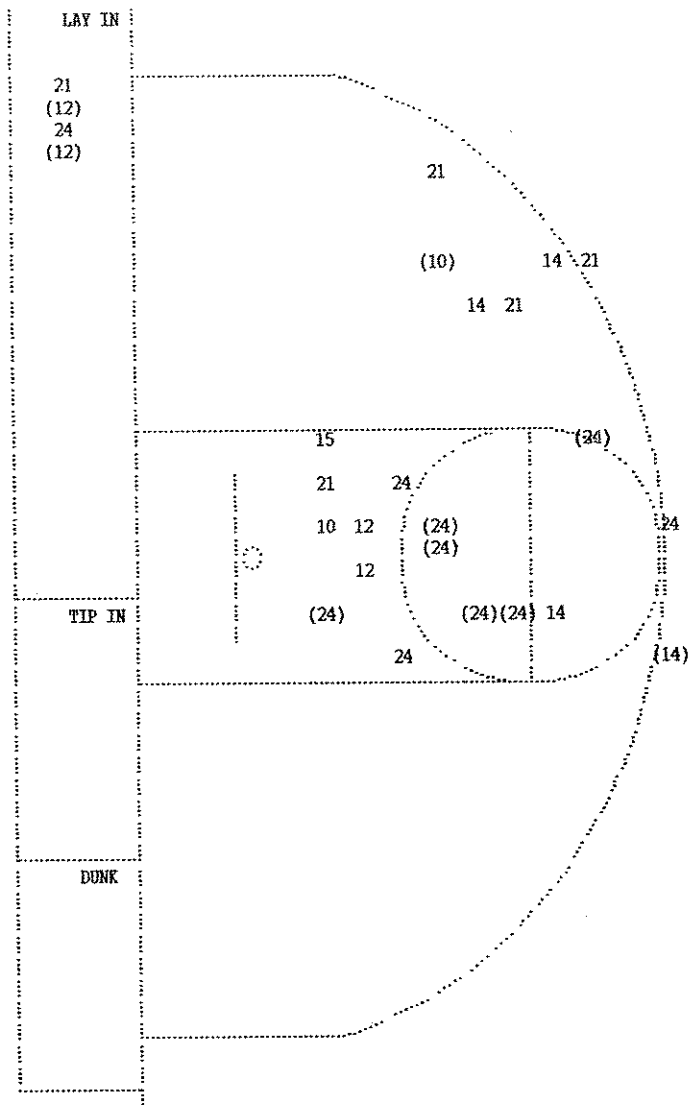

CONNER		Player		Player	
15 - Cooper, Ho	0 / 1	0.0%	10 - Ramsey, Al	1 / 2	50.0%
21 - Pickett, M	0 / 5	0.0%			
24 - Osborne, Ch	6 / 10	60.0%			
12 - Schmidt, L	2 / 4	50.0%			
14 - Coppage, M	1 / 4	25.0%			
Layups	1-9 Ft	10-15 Ft	Over 15 Ft	3 Pointers	Total
2 / 4	3 / 10	2 / 3	2 / 4	1 / 5	10 / 26
50.0%	30.0%	66.7%	50.0%	20.0%	38.5%

HENRY CLAY		Player		Player	
11 - Nichols, S	1 / 2	50.0%			
54 - Carter, La	1 / 1	100.0%			
40 - Bryant, Sh	3 / 4	75.0%			
14 - Palmer, Che	2 / 5	40.0%			
21 - Jackson, M	2 / 2	100.0%			
Layups	1-9 Ft	10-15 Ft	Over 15 Ft	3 Pointers	Total
3 / 3	4 / 6	0 / 2	2 / 3		9 / 14
100.0%	66.7%	0.0%	66.7%		64.3%