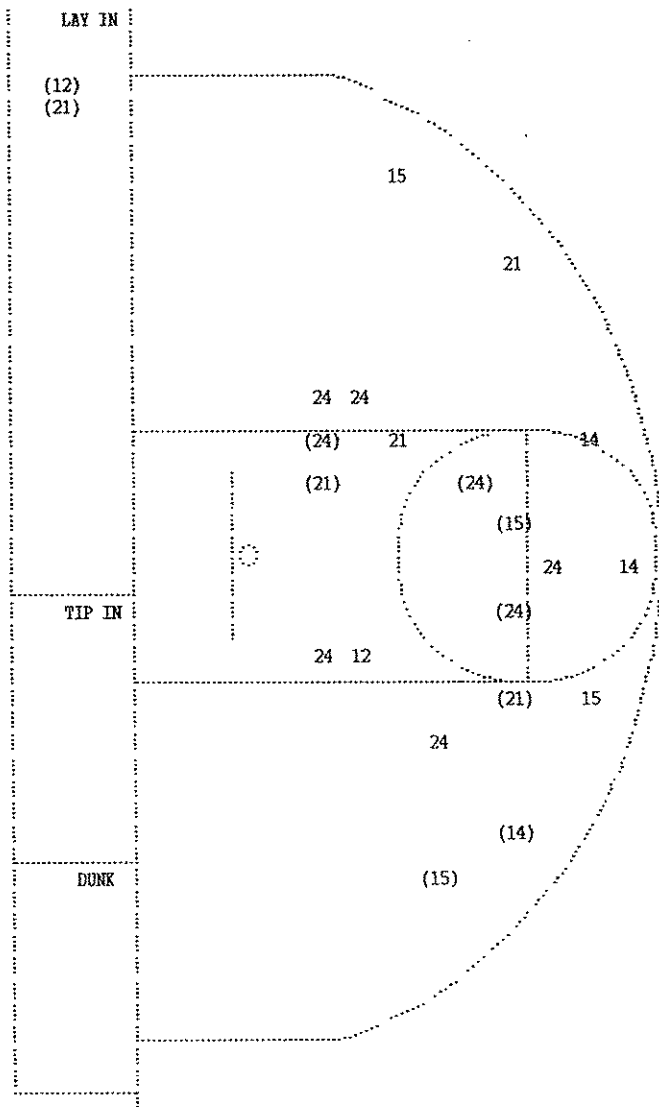

CONNER		Player
Player		Player
15 - Cooper, Ho	2 / 4	50.0%
21 - Pickett, M	3 / 5	60.0%
24 - Osborne, Ch	3 / 8	37.5%
12 - Schmidt, L	1 / 2	50.0%
14 - Coppage, M	1 / 3	33.3%
Layups	1-9 Ft	10-15 Ft
2 / 2	2 / 7	4 / 6
100.0%	28.6%	66.7%
	Over 15 Ft	3 Pointers
	2 / 7	10 / 22
	28.6%	45.5%

HENRY CLAY		Player
Player		Player
11 - Nichols, S	2 / 6	33.3%
54 - Carter, La	0 / 1	0.0%
40 - Bryant, Sh	4 / 10	40.0%
14 - Palmer, Che	0 / 3	0.0%
21 - Jackson, M	3 / 4	75.0%
34 - Jackson, R	2 / 2	100.0%
Layups	1-9 Ft	10-15 Ft
6 / 7	5 / 13	0 / 4
85.7%	38.5%	0.0%
	Over 15 Ft	3 Pointers
	0 / 2	11 / 26
	0.0%	42.3%