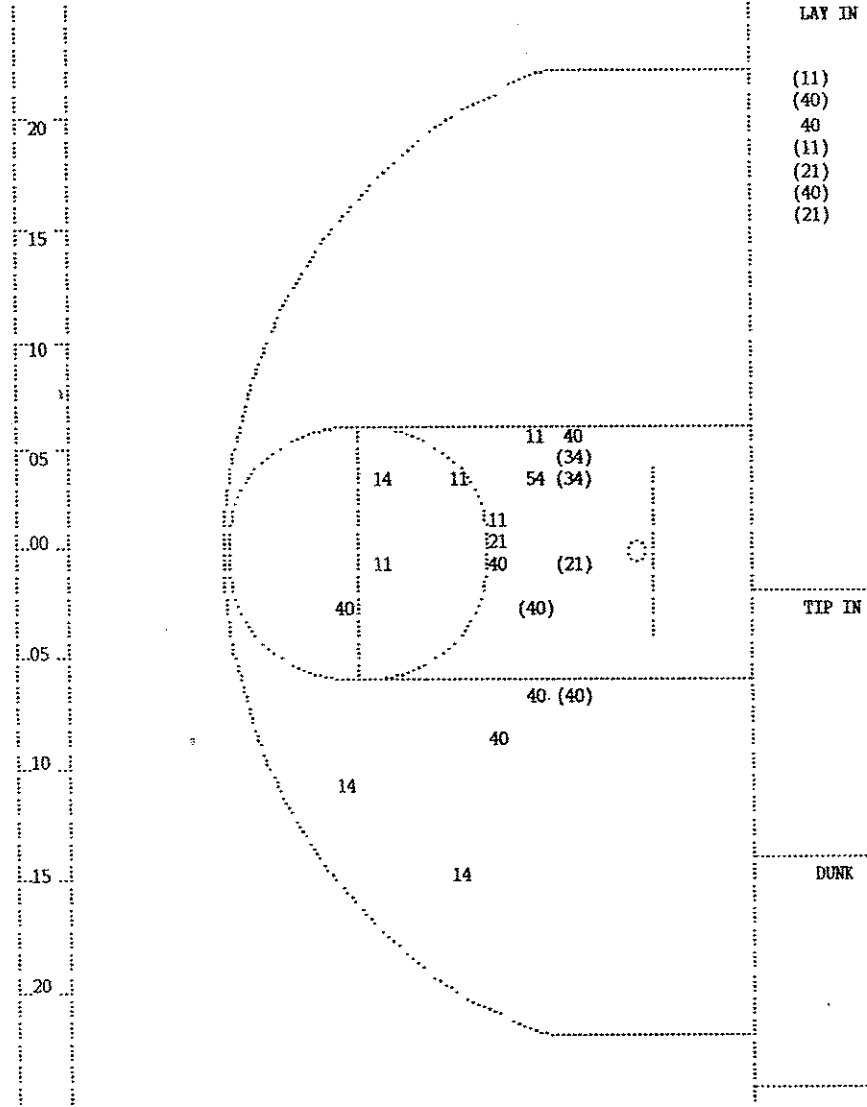

CONNER		Player
Player		Player
15 - Cooper, Ho	2 / 4	50.0%
21 - Pickett, M	3 / 5	60.0%
24 - Osborne, Ch	3 / 8	37.5%
12 - Schmidt, L	1 / 2	50.0%
14 - Coppage, M	1 / 3	33.3%
Layups	1-9 Ft	10-15 Ft
2 / 2	2 / 7	4 / 6
100.0%	28.6%	66.7%
	Over 15 Ft	3 Pointers
	2 / 7	10 / 22
	28.6%	45.5%

HENRY CLAY		Player
Player		Player
11 - Nichols, S	2 / 6	33.3%
54 - Carter, La	0 / 1	0.0%
40 - Bryant, Sh	4 / 10	40.0%
14 - Palmer, Che	0 / 3	0.0%
21 - Jackson, M	3 / 4	75.0%
34 - Jackson, R	2 / 2	100.0%
Layups	1-9 Ft	10-15 Ft
6 / 7	5 / 13	0 / 4
85.7%	38.5%	0.0%
	Over 15 Ft	3 Pointers
	0 / 2	11 / 26
	0.0%	42.3%