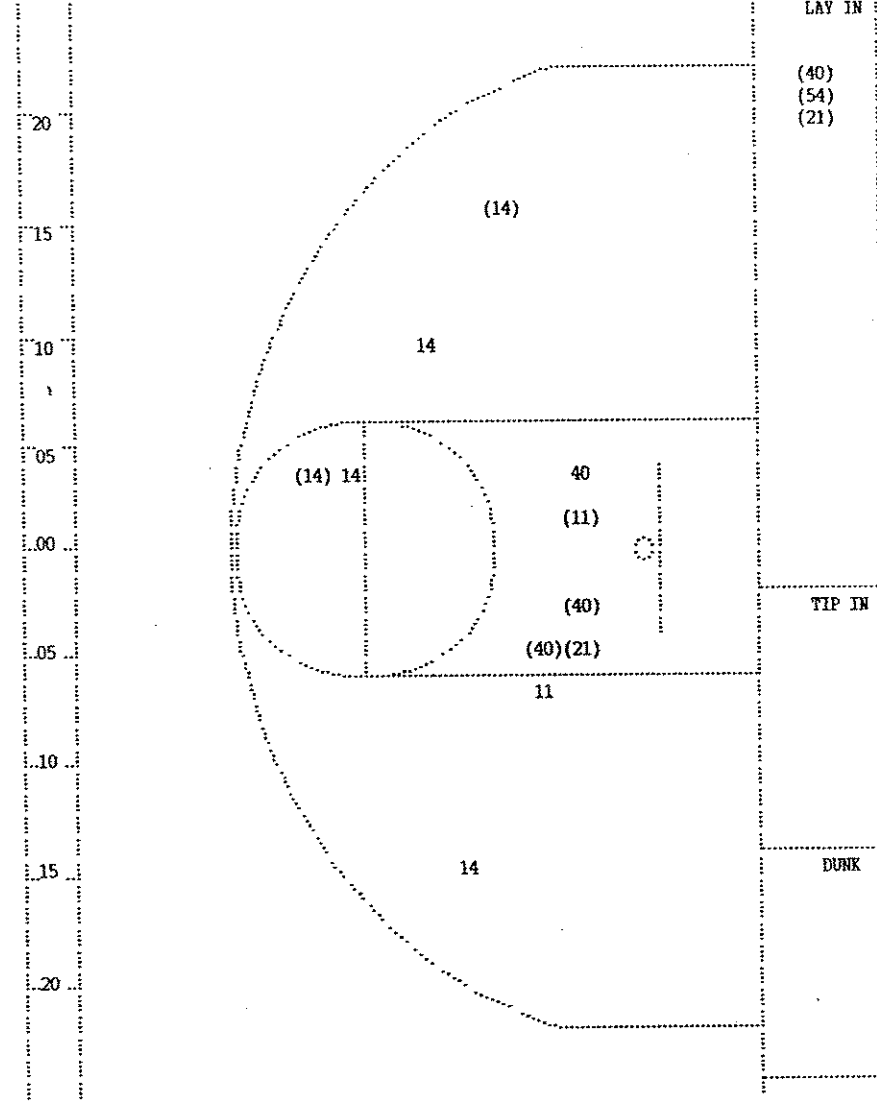

CONNER		Player		Player	
15 - Cooper, Ho	0 / 1	0.0%	10 - Ramsey, Al	1 / 2	50.0%
21 - Pickett, M	0 / 5	0.0%			
24 - Osborne, Ch	6 / 10	60.0%			
12 - Schmidt, L	2 / 4	50.0%			
14 - Coppage, M	1 / 4	25.0%			
Layups	1-9 Ft	10-15 Ft	Over 15 Ft	3 Pointers	Total
2 / 4	3 / 10	2 / 3	2 / 4	1 / 5	10 / 26
50.0%	30.0%	66.7%	50.0%	20.0%	38.5%

HENRY CLAY		Player		Player	
11 - Nichols, S	1 / 2	50.0%			
54 - Carter, La	1 / 1	100.0%			
40 - Bryant, Sh	3 / 4	75.0%			
14 - Palmer, Che	2 / 5	40.0%			
21 - Jackson, M	2 / 2	100.0%			
Layups	1-9 Ft	10-15 Ft	Over 15 Ft	3 Pointers	Total
3 / 3	4 / 6	0 / 2	2 / 3		9 / 14
100.0%	66.7%	0.0%	66.7%		64.3%